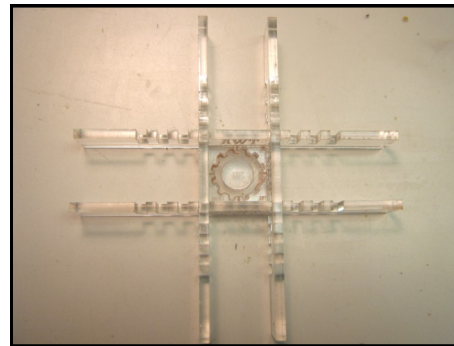

Tools to use with the ArtWay Shape Frames

Rib Tool

Needle Tools

Holder

Sculpture Thumb

www.polymerclayexpress.com

ArtWay Tools

1800-844-0138