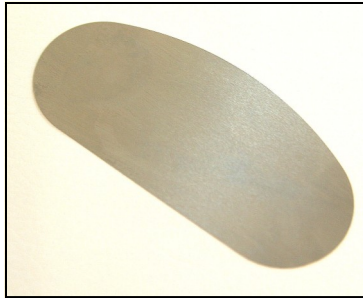

Tools to use with the ArtWay Shape Frames

Rib Tool

Needle Tools

Holder

Sculpture Thumb

www.polymerclayexpress.com

ArtWay Tools

1800-844-0138