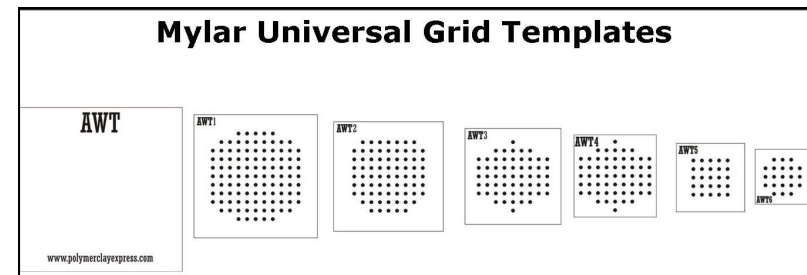

Tools to use with the ArtWay Shape Frames

Rib Tool

Needle Tools

Holder

Sculpture Thumb

www.polymerclayexpress.com

ArtWay Tools

1800-844-0138